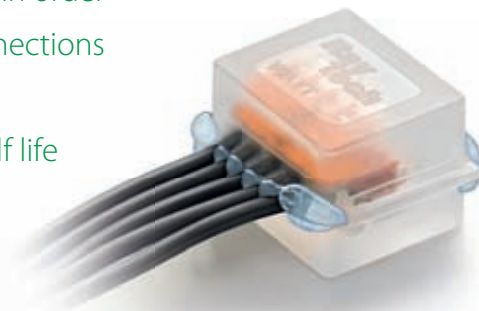

PRE-FILLED WITH GEL  
for free connections

# Gel Box Line

Pre-filled gel accessories for sealing, protecting and making safe electrical connections

**GELBOXLINE**  
a simple way to  
bring indoor  
connectors  
outdoors

- To put household systems in order
- For civil and industrial connections
- Also for submerged use
- Non-toxic and with no shelf life
- Versatile and ready to use
- Designed with dimensions suitable for the most commonly used connectors

Pascal M2.5

Gel

Gel: c US

**90°** Operating temperature

Installation temperature: -40°C / +50°C

Fully submersible

Can be used underground

**IPX8**  
OFFICIALLY TESTED